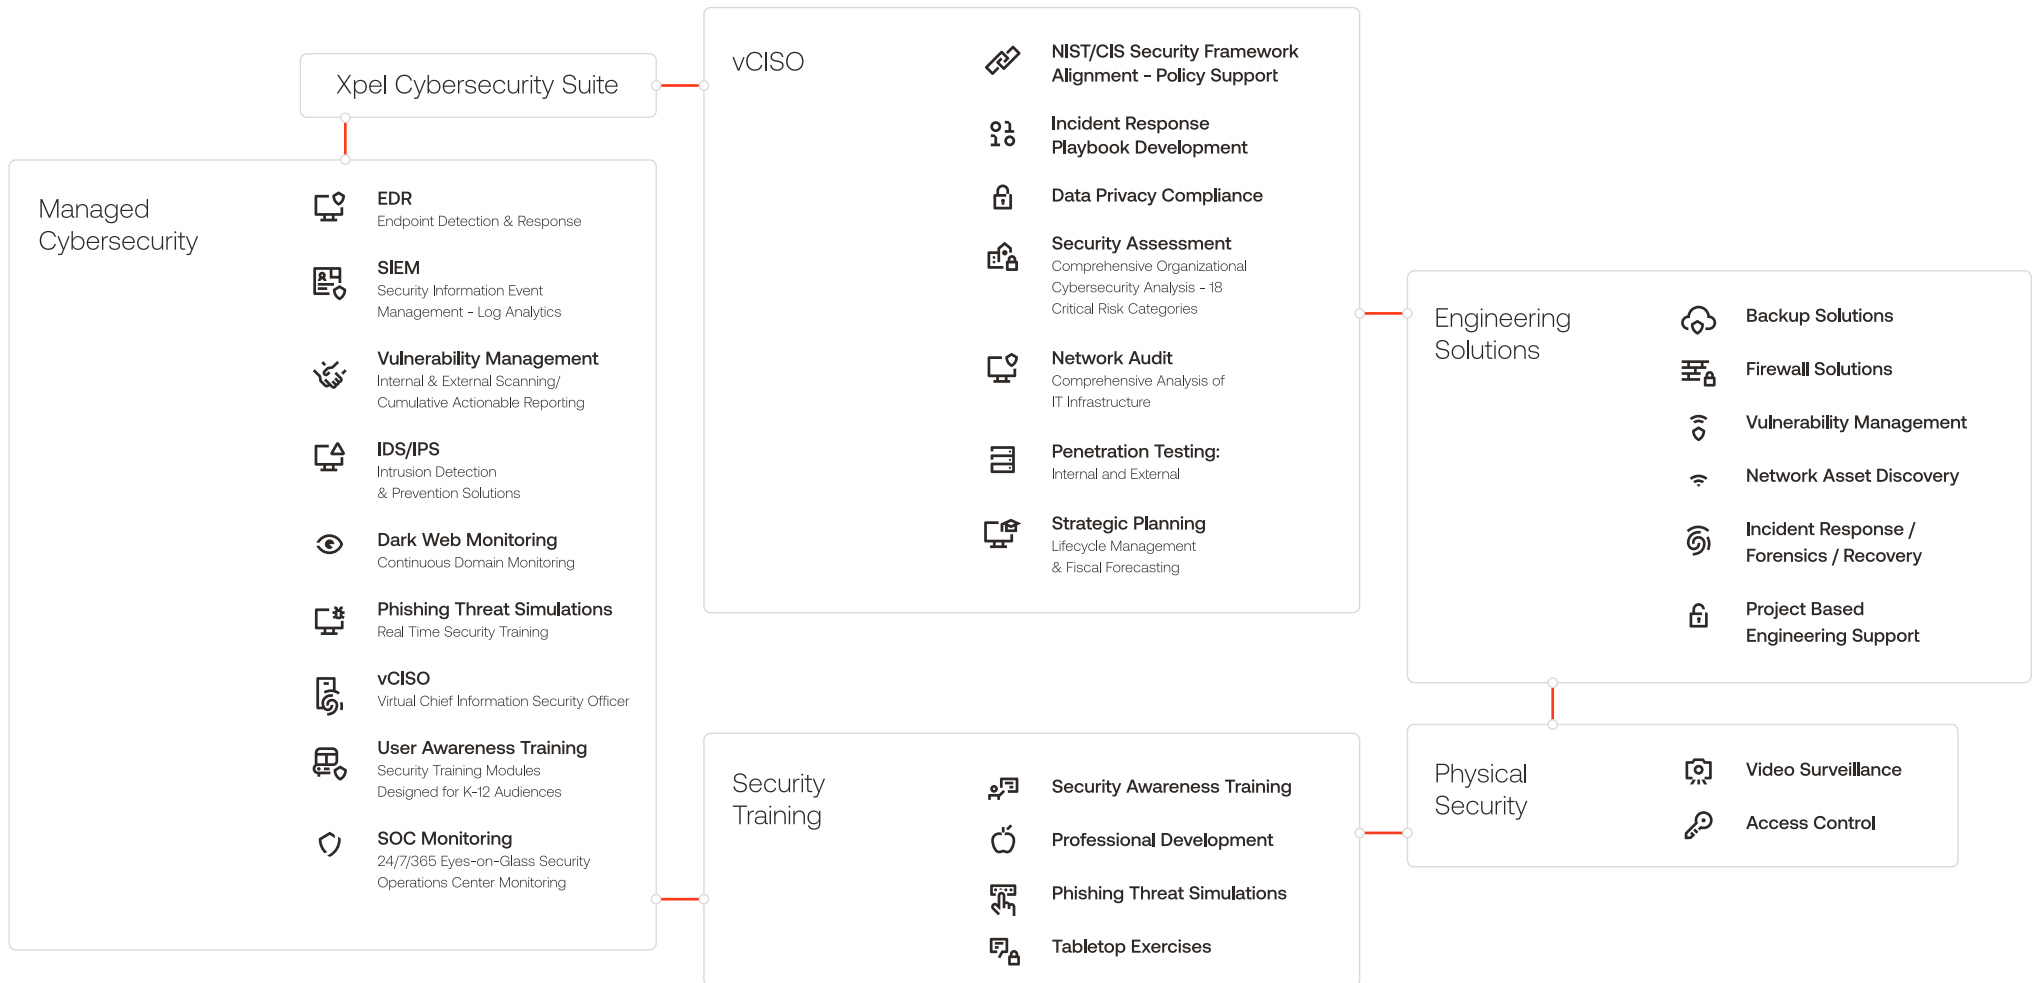

Our complete cybersecurity suite for K-12 education.

Navigate cybersecurity challenges with the advantage of Xpel by Forward Edge, the emerging leader in next-generation cybersecurity solutions designed specifically for the K-12 environment. Xpel by Forward Edge safeguards your district with intelligence driven strategies.

**Don't dismiss
cyberthreats.
Dismantle them.**